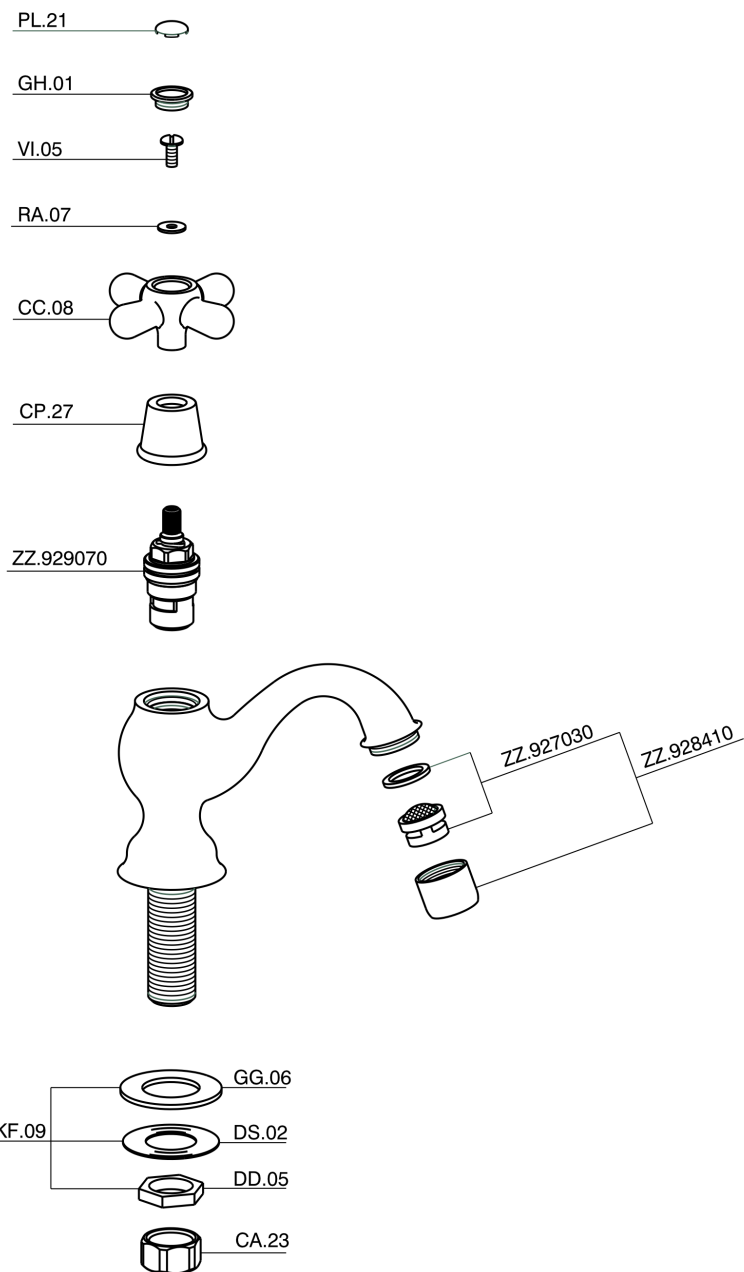

Rubinetto monoacqua CROISSETTE_CS000900

CS000900

<https://huberitalia.com/rubinetto-monoacqua-croisette-cs000900>

2024-11-21