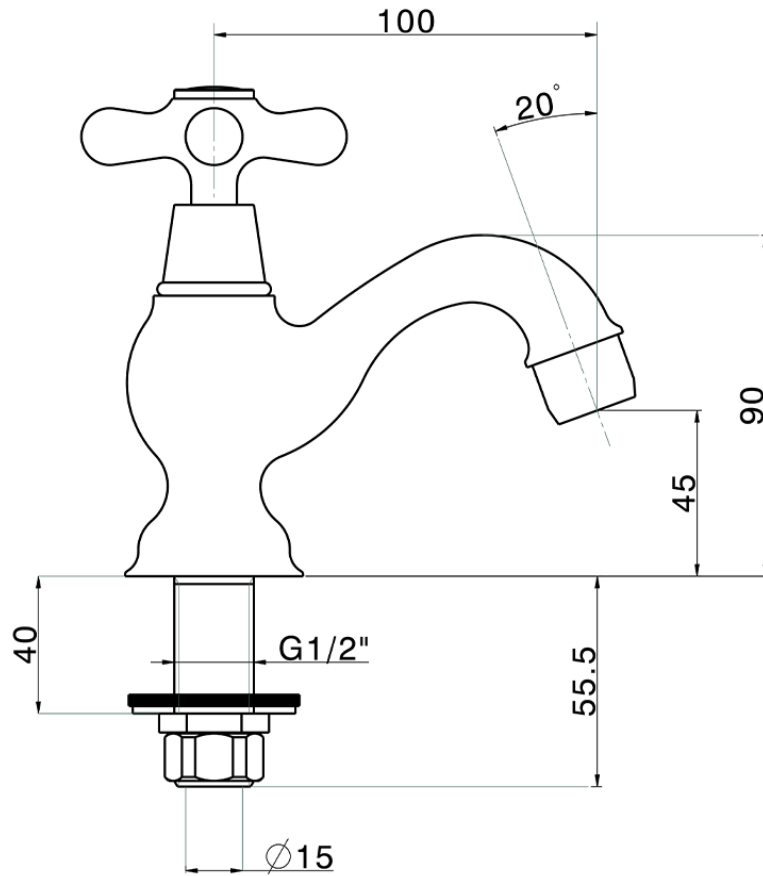

Rubinetto monoacqua CROISSETTE_CS000900

CS000900

<https://huberitalia.com/rubinetto-monoacqua-croisette-cs000900>

2024-11-23