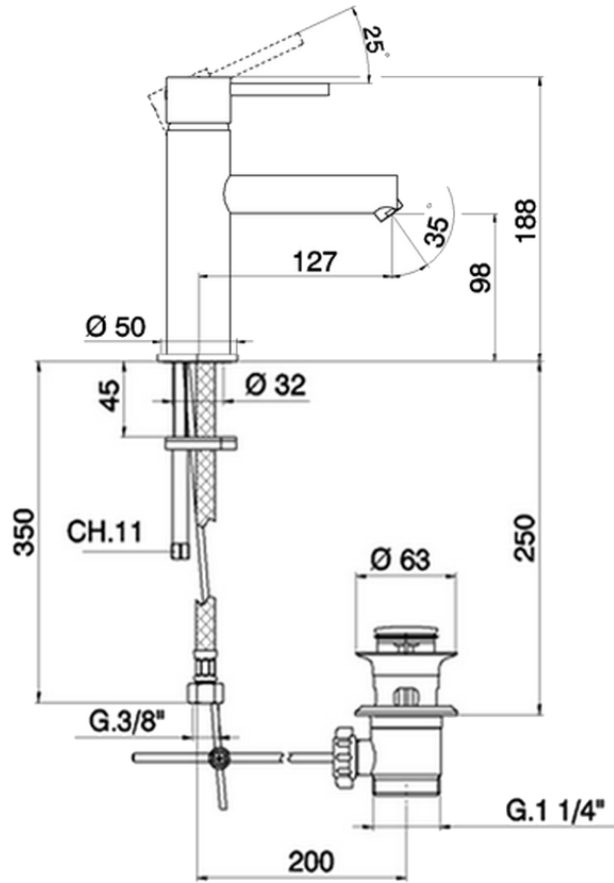

Miscelatore monocomando bidet large TRATTO EVO_TV000590

TV000590

<https://www.huberitalia.com/miscelatore-monocomando-bidet-large-tratto-evo-tv000590>

2024-12-22