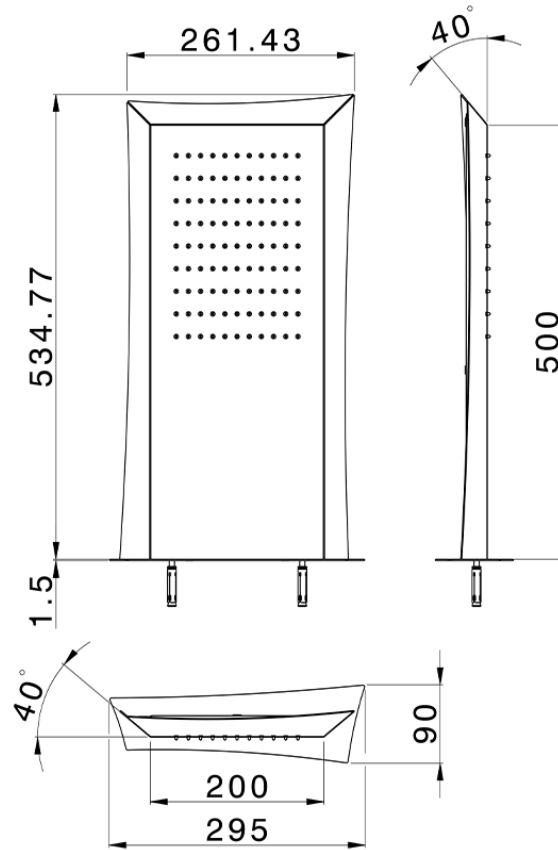

Soffione trapezoidale a parete ZEN\_ZS122050

ZS122050

<https://www.huberitalia.com/soffione-trapezoidale-a-parete-zen-zs122050>

2024-12-22