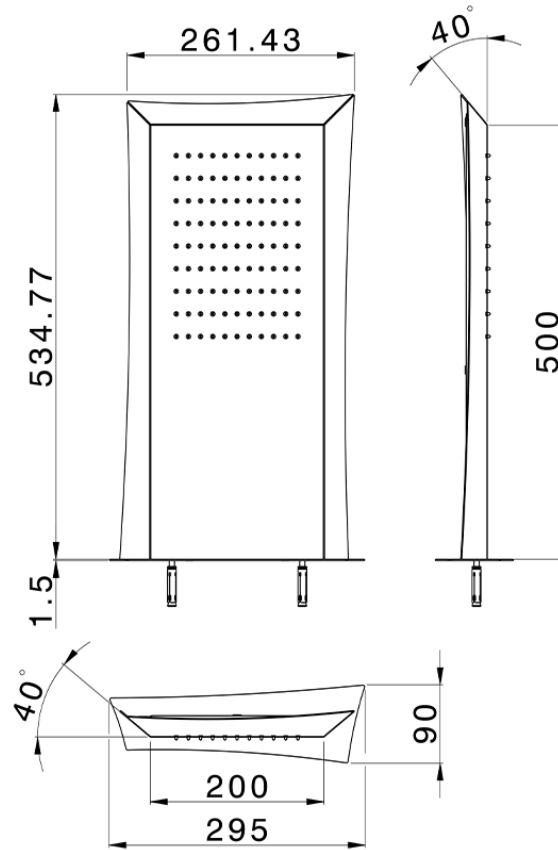

Soffione trapezoidale a parete ZEN_ZS122050

ZS122050

<https://www.huberitalia.com/soffione-trapezoidale-a-parete-zen-zs122050>

2024-12-22