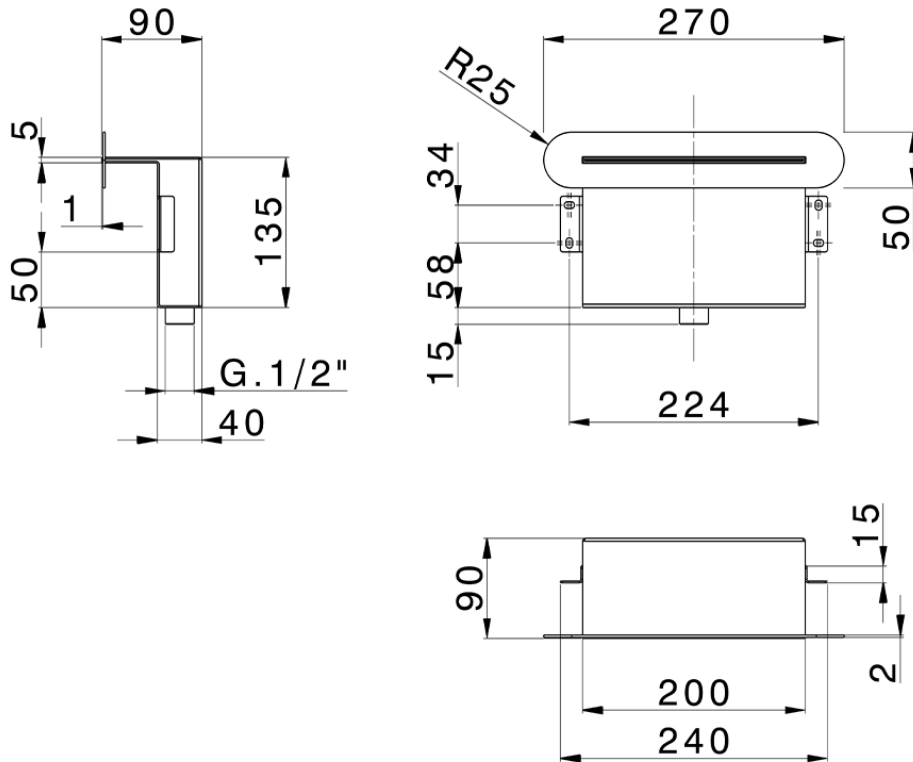

Cascata ad incasso a muro ZEN_ZS129080

ZS129080

<https://www.huberitalia.com/cascata-ad-incasso-a-muro-zen-zs129080>

2025-01-05