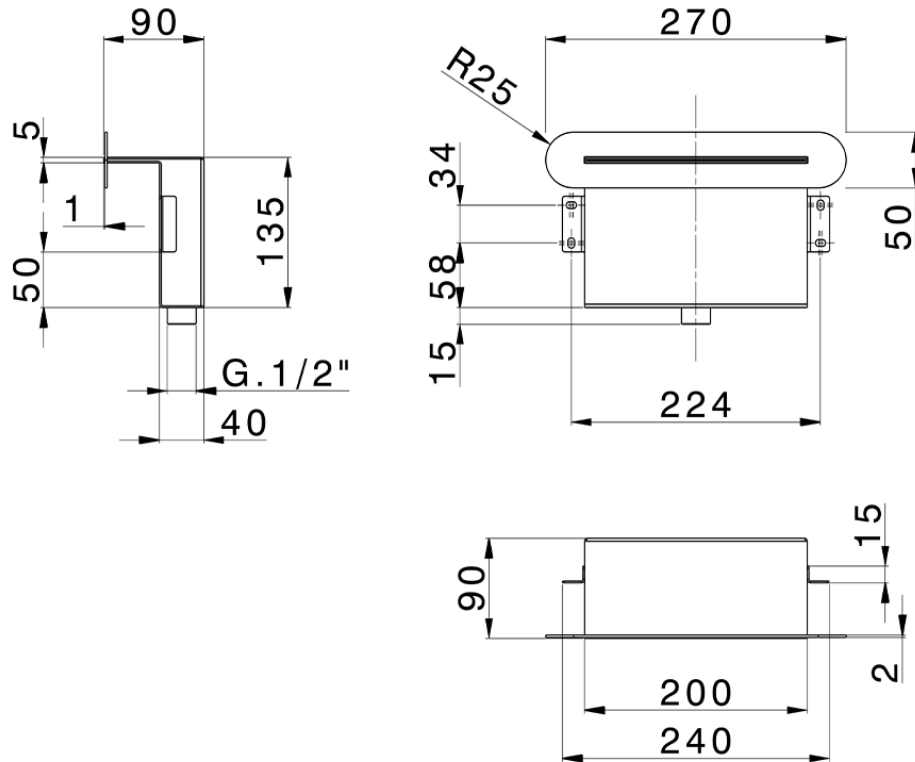

Cascata ad incasso a muro ZEN\_ZS129080

ZS129080

<https://www.huberitalia.com/cascata-ad-incasso-a-muro-zen-zs129080>

2025-01-05