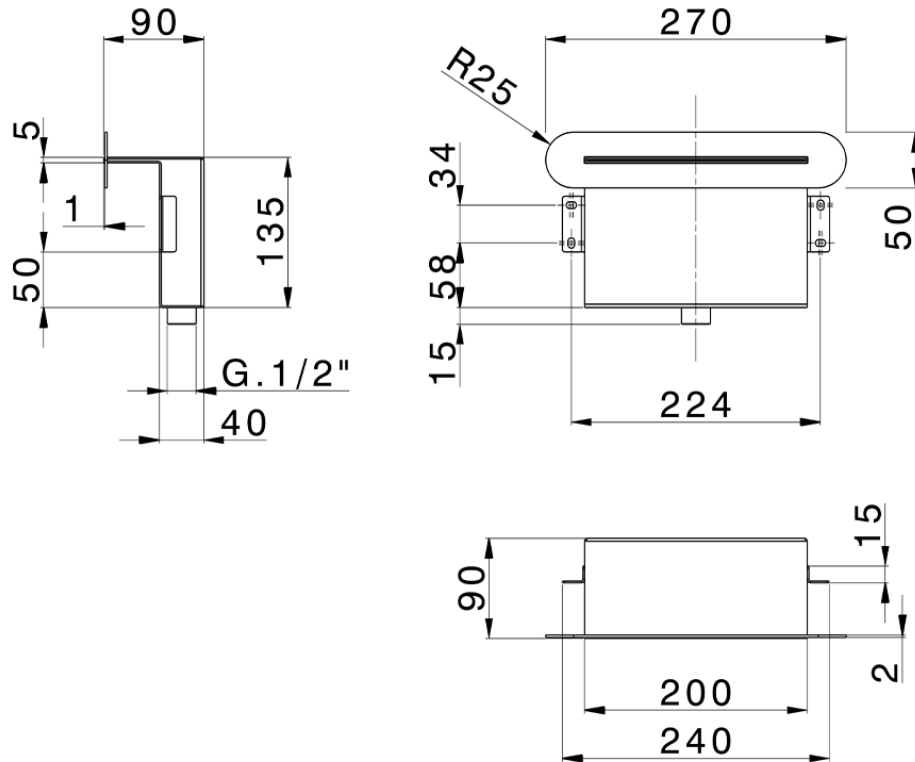

Cascata ad incasso a muro ZEN\_ZS129080

ZS129080

<https://www.huberitalia.com/cascata-ad-incasso-a-muro-zen-zs129080>

2025-01-02