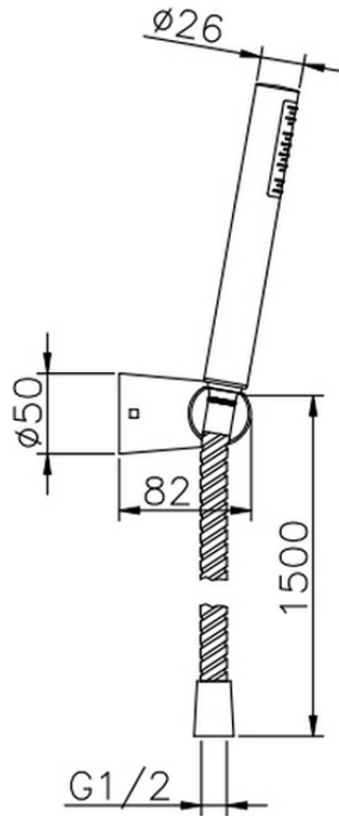

Completo doccia duplex SHOWER_SS018230

SS018230

<https://www.huberitalia.com/completo-doccia-duplex-shower-ss018230>

2025-01-31