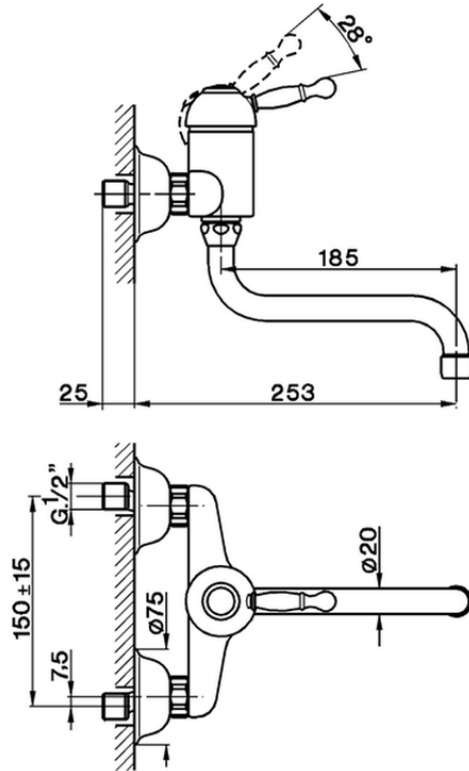

Miscelatore monocomando lavello a parete KITCHEN_AY900400

AY900400

<https://huberitalia.com/miscelatore-monocomando-lavello-a-parete-kitchen-ay900400>

2024-12-04