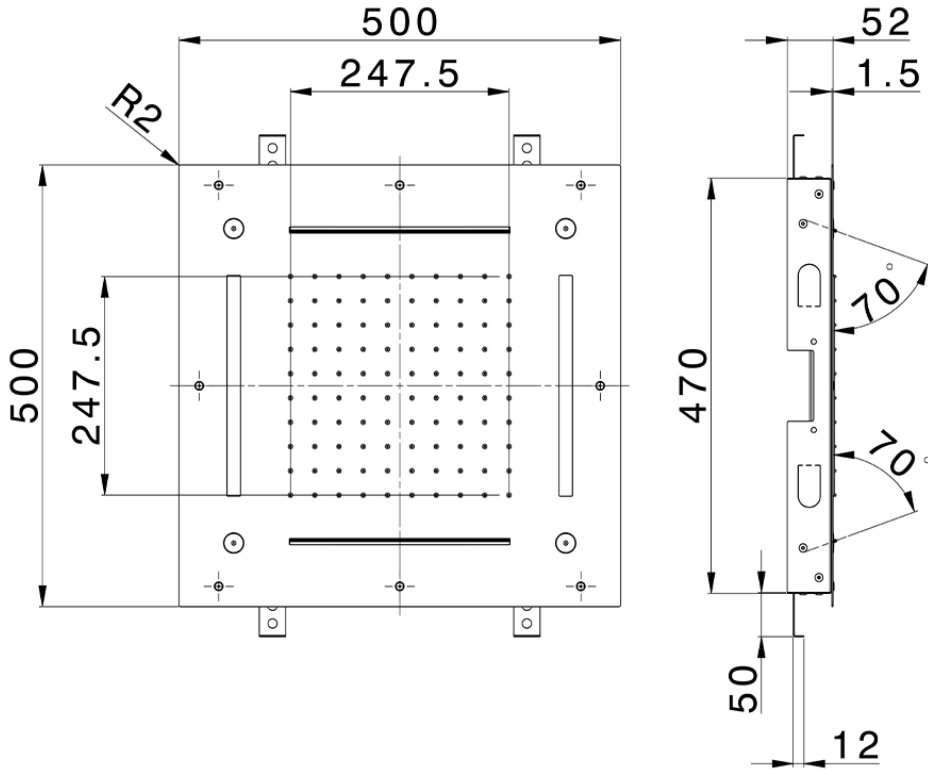

Soffione a soffitto con cromoterapia 500x500 mm ZEN\_ZS1C0095

ZS1C0095

<https://huberitalia.com/soffione-a-soffitto-con-cromoterapia-500x500-mm-zen-zs1c0095>

2024-10-22