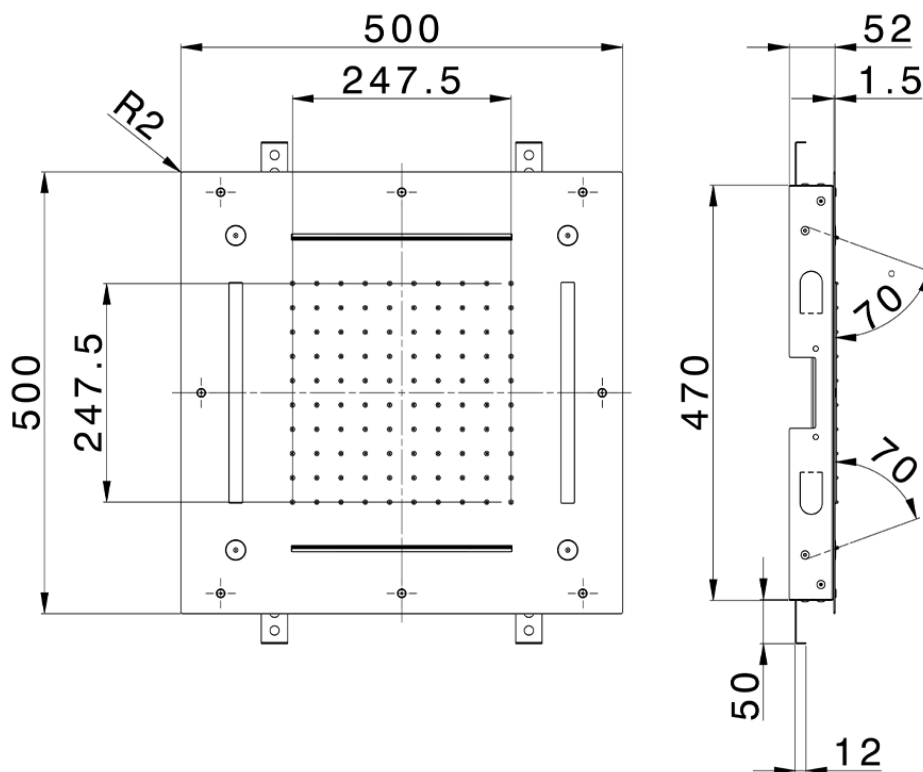

Soffione a soffitto con cromoterapia 500x500 mm ZEN\_ZS1C0095

ZS1C0095

<https://huberitalia.com/soffione-a-soffitto-con-cromoterapia-500x500-mm-zen-zs1c0095>

2024-10-22