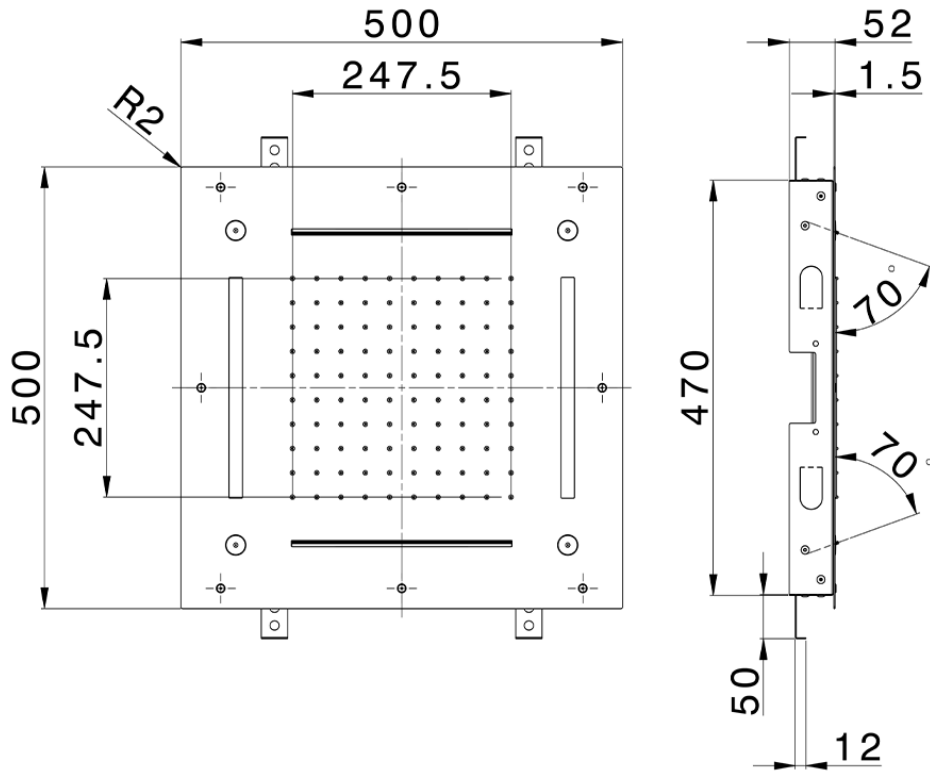

Soffione a soffitto con cromoterapia 500x500 mm ZEN_ZS1C0095

ZS1C0095

<https://huberitalia.com/soffione-a-soffitto-con-cromoterapia-500x500-mm-zen-zs1c0095>

2024-10-22