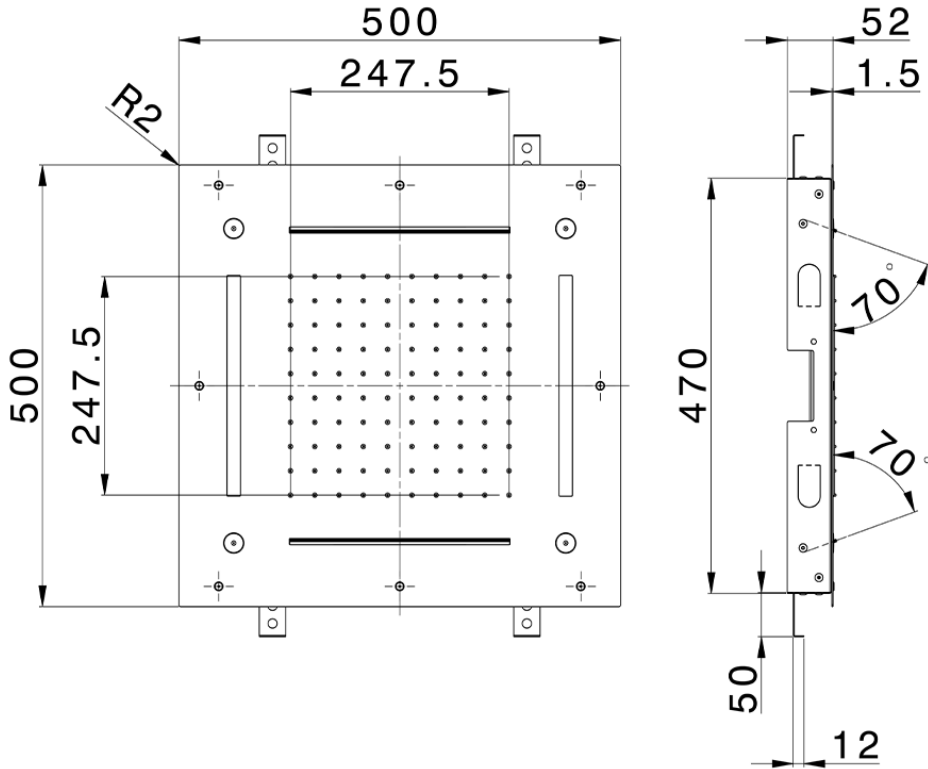

Soffione a soffitto con cromoterapia 500x500 mm ZEN_ZS1C0095

ZS1C0095

<https://huberitalia.com/soffione-a-soffitto-con-cromoterapia-500x500-mm-zen-zs1c0095>

2024-12-04