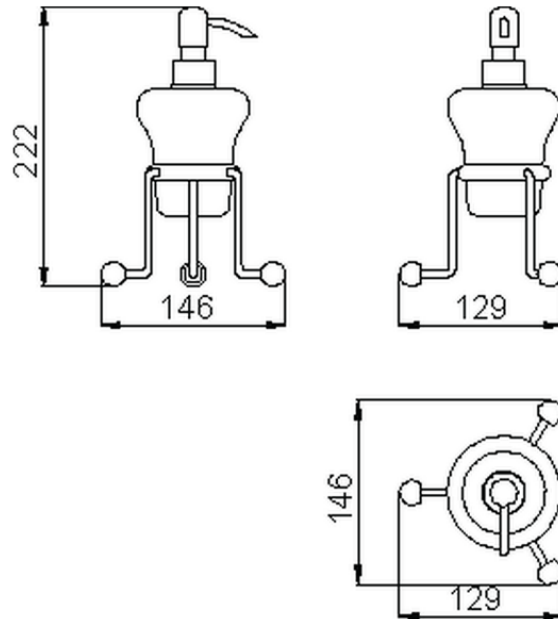

## Porta sapone liquido CROISSETTE\_4030.01H.

4030.01H.

<https://www.huberitalia.com/porta-sapone-liquido-croisette-4030-01h>

2025-02-22