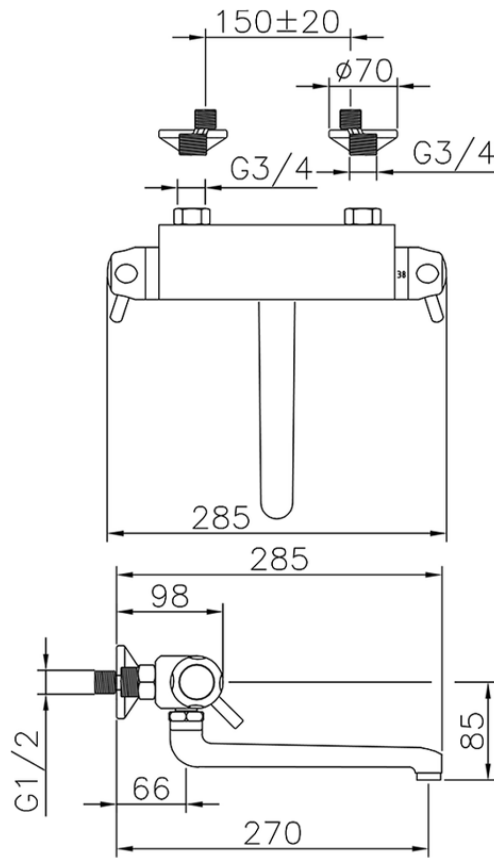

Miscelatore termostatico lavello a parete KITCHEN\_CPT70010

CPT70010

<https://www.huberitalia.com/miscelatore-termostatico-lavello-a-parete-kitchen-cpt70010>

2024-12-21