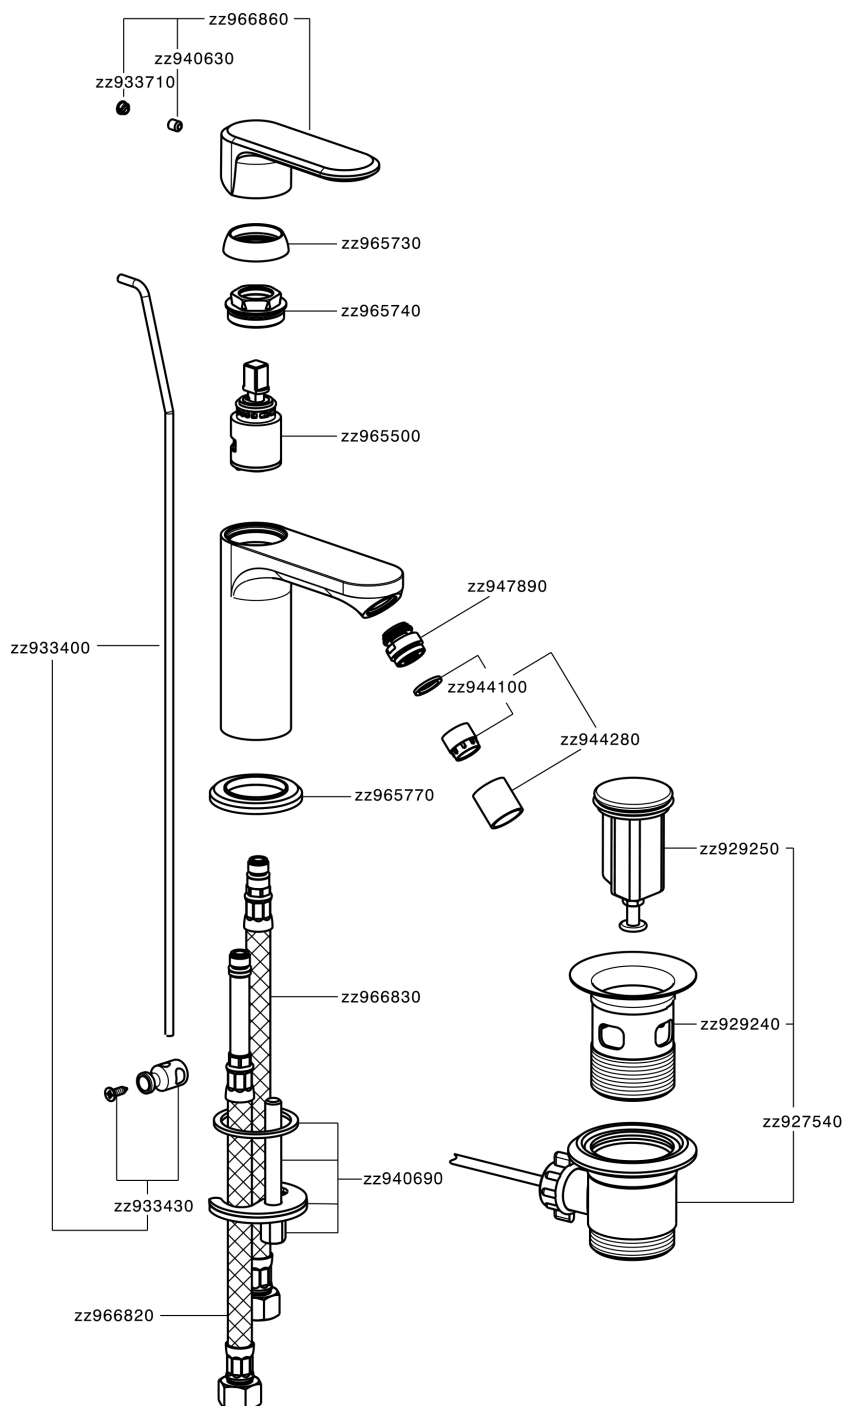

Miscelatore monocomando bidet LEVITY_LY000550

LY000550

<https://www.huberitalia.com/miscelatore-monocomando-bidet-levity-ly000550>

2024-12-21