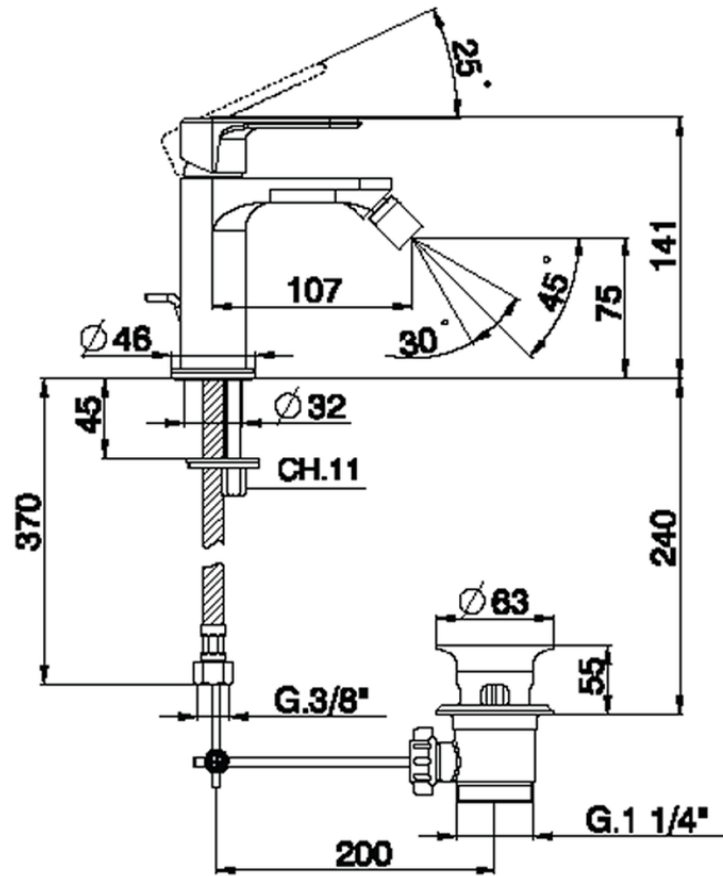

Miscelatore monocomando bidet LEVITY_LY000550

LY000550

<https://www.huberitalia.com/miscelatore-monocomando-bidet-levity-ly000550>

2024-12-21