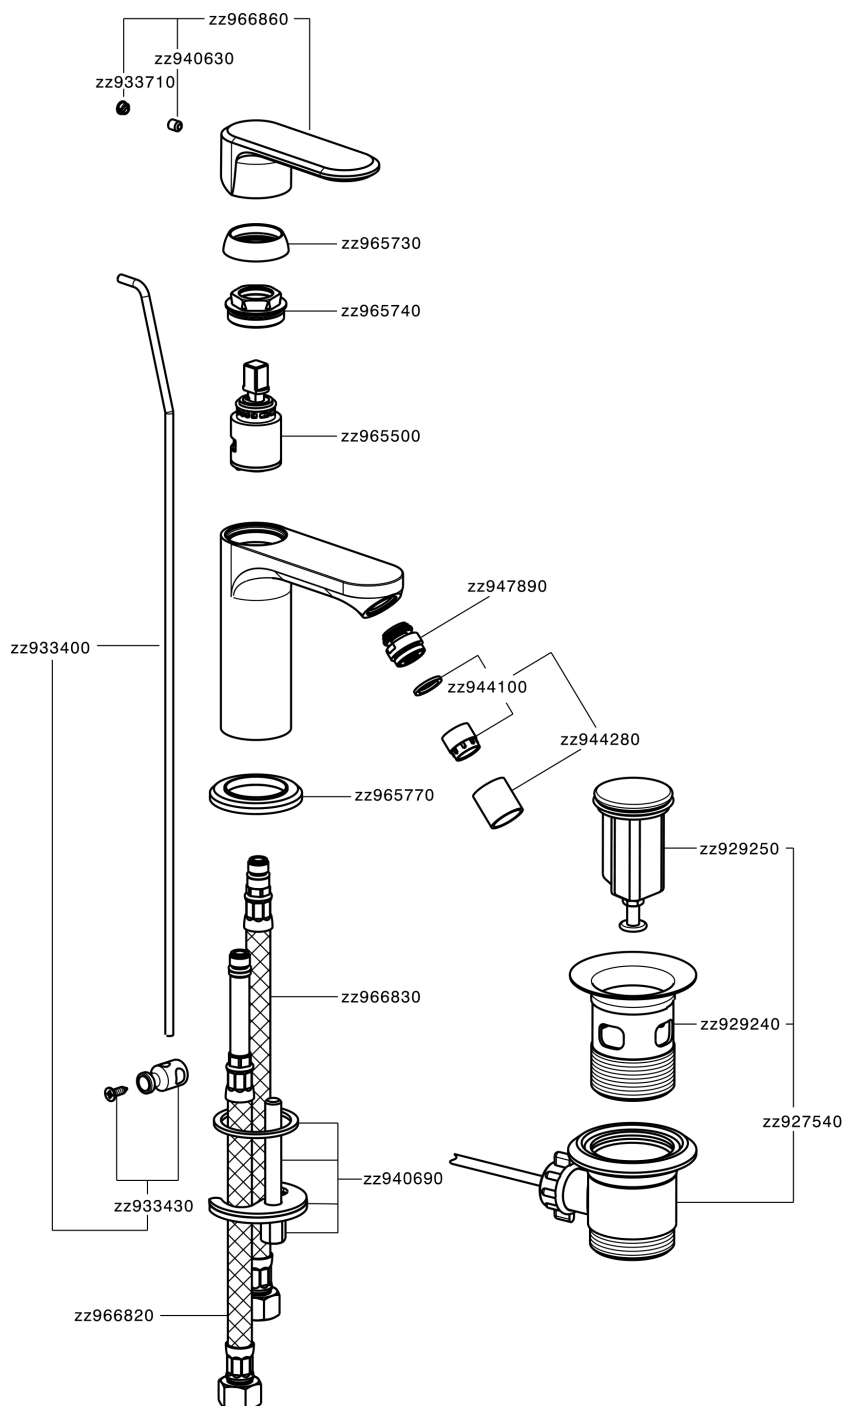

Miscelatore monocomando bidet LEVITY_LY000550

LY000550

<https://www.huberitalia.com/miscelatore-monocomando-bidet-levity-ly000550>

2024-12-22