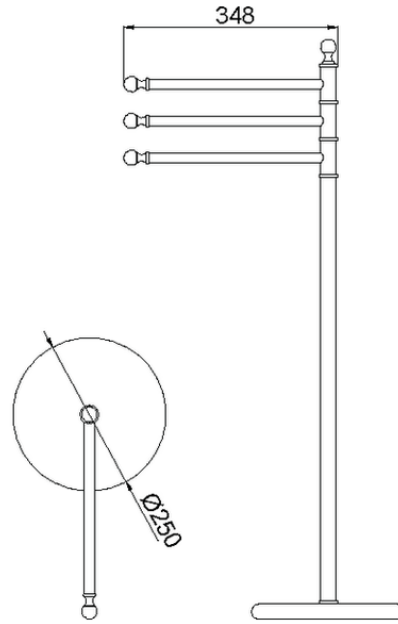

Piantana lavabo CROISSETTE_4042.01H.

4042.01H.

<https://huberitalia.com/piantana-lavabo-croisette-4042-01h>

2024-11-21