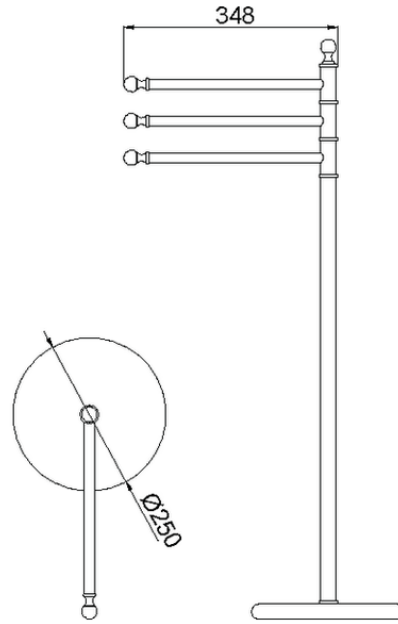

Piantana lavabo CROISETTE_4042.01H.

4042.01H.

<https://huberitalia.com/piantana-lavabo-croisette-4042-01h>

2024-11-21