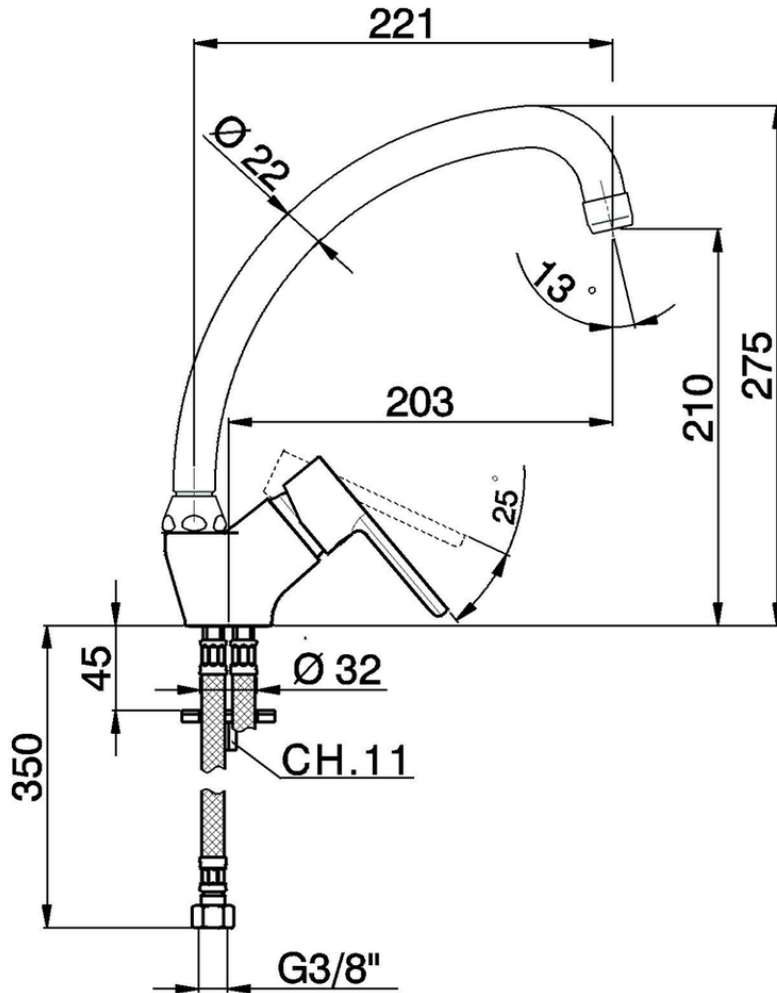

Miscelatore monocomando lavello KITCHEN_H2000520

H2000520

<https://huberitalia.com/miscelatore-monocomando-lavello-kitchen-h2000520>

2024-11-21