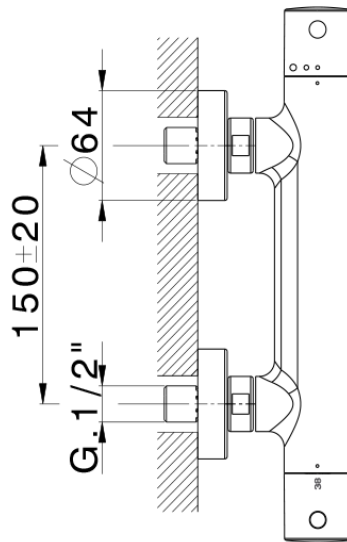

Miscelatore termostatico doccia THERMO_MTT01010

MTT01010

<https://www.huberitalia.com/miscelatore-termostatico-doccia-thermo-mtt01010>

2025-01-05