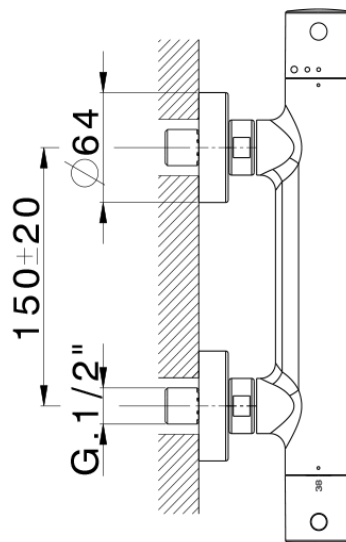

Miscelatore termostatico doccia THERMO_MTT01010

MTT01010

<https://www.huberitalia.com/miscelatore-termostatico-doccia-thermo-mtt01010>

2025-01-05