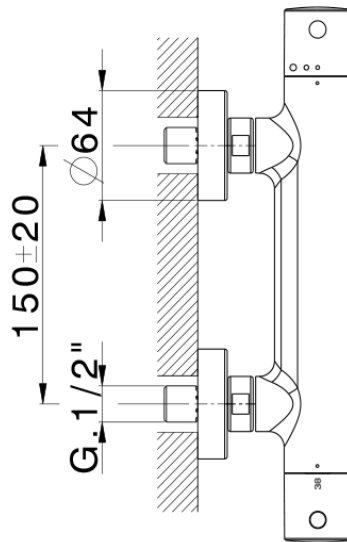

Miscelatore termostatico doccia THERMO_MTT01010

MTT01010

<https://www.huberitalia.com/miscelatore-termostatico-doccia-thermo-mtt01010>

2025-01-02