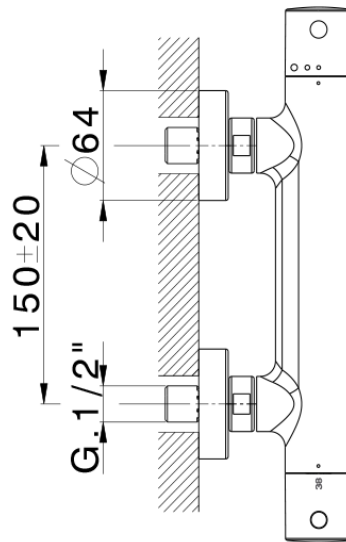

## Miscelatore termostatico doccia THERMO\_MTT01010

MTT01010

<https://www.huberitalia.com/miscelatore-termostatico-doccia-thermo-mtt01010>

2025-01-05