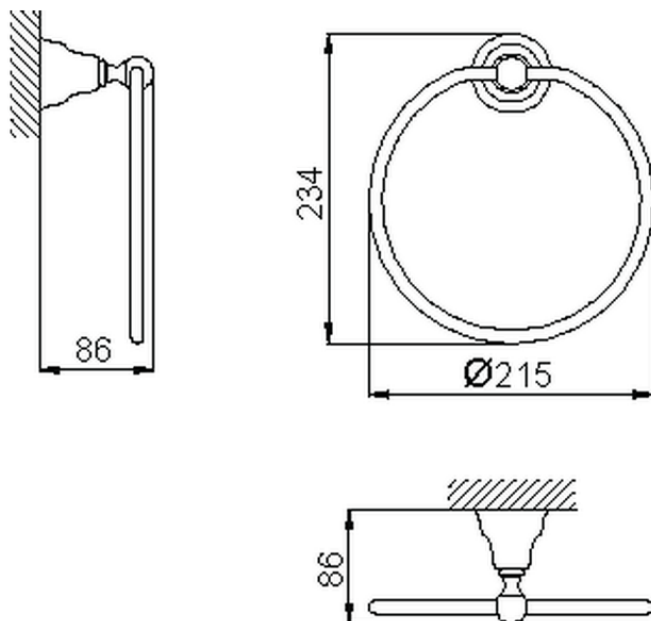

Porta salviette anello CROISETTE_4018.01H.

4018.01H.

<https://www.huberitalia.com/porta-salviette-anello-croisette-4018-01h>

2025-03-13