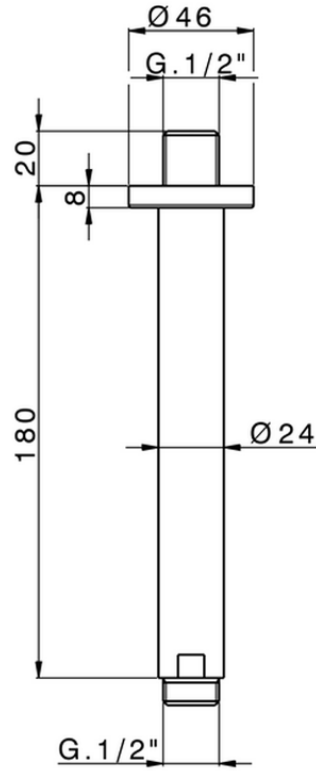

Braccio doccia a soffitto SHOWER_SS013250

SS013250

<https://www.huberitalia.com/braccio-doccia-a-soffitto-shower-ss013250>

2025-01-03