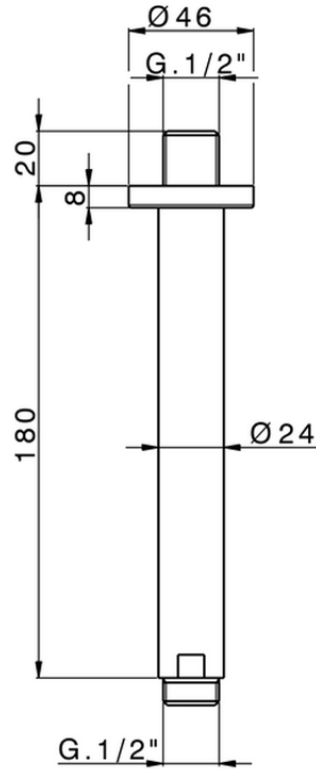

Braccio doccia a soffitto SHOWER_SS013250

SS013250

<https://www.huberitalia.com/braccio-doccia-a-soffitto-shower-ss013250>

2024-12-22