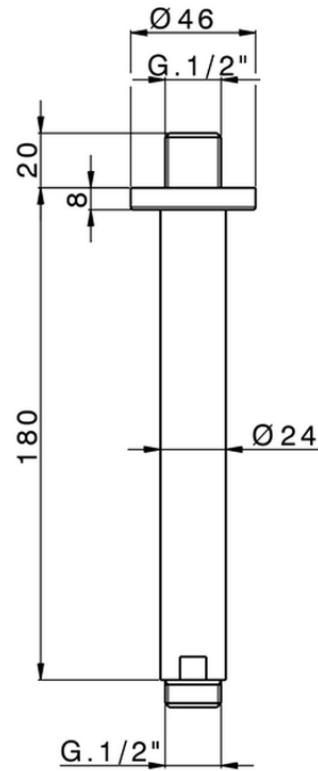

Braccio doccia a soffitto SHOWER_SS013250

SS013250

<https://www.huberitalia.com/braccio-doccia-a-soffitto-shower-ss013250>

2024-12-22