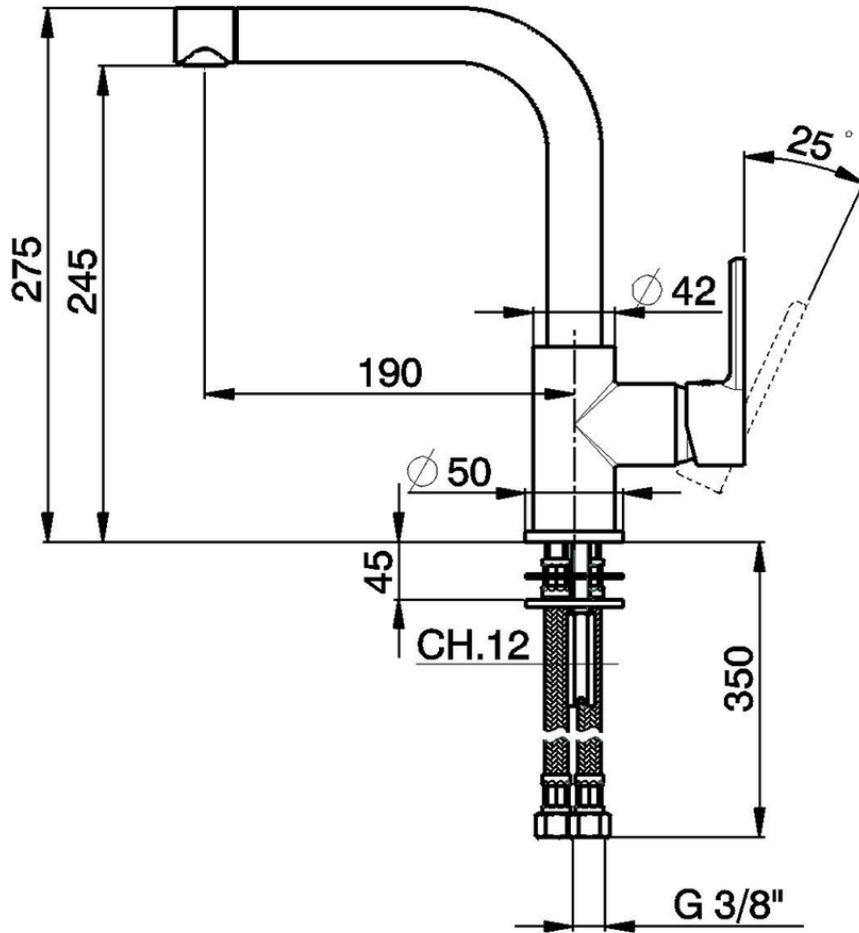

## Miscelatore monocomando lavello EnergySave KITCHEN\_H2003535

H2003535

<https://huberitalia.com/miscelatore-monocomando-lavello-energy-save-kitchen-h2003535>

2024-11-21