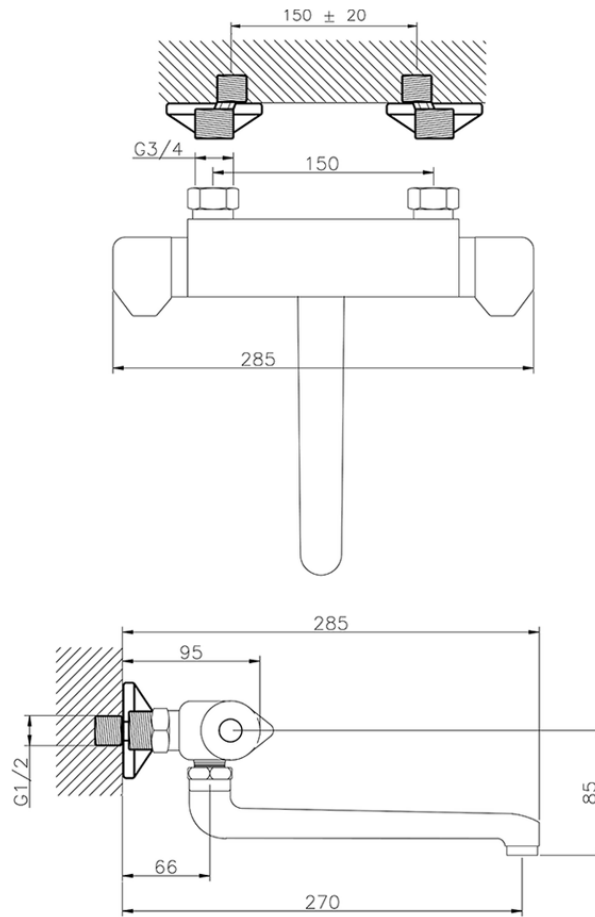

## Miscelatore termostatico lavello a parete KITCHEN\_CLT70010

CLT70010

<https://huberitalia.com/miscelatore-termostatico-lavello-a-parete-kitchen-clt70010>

2024-11-21