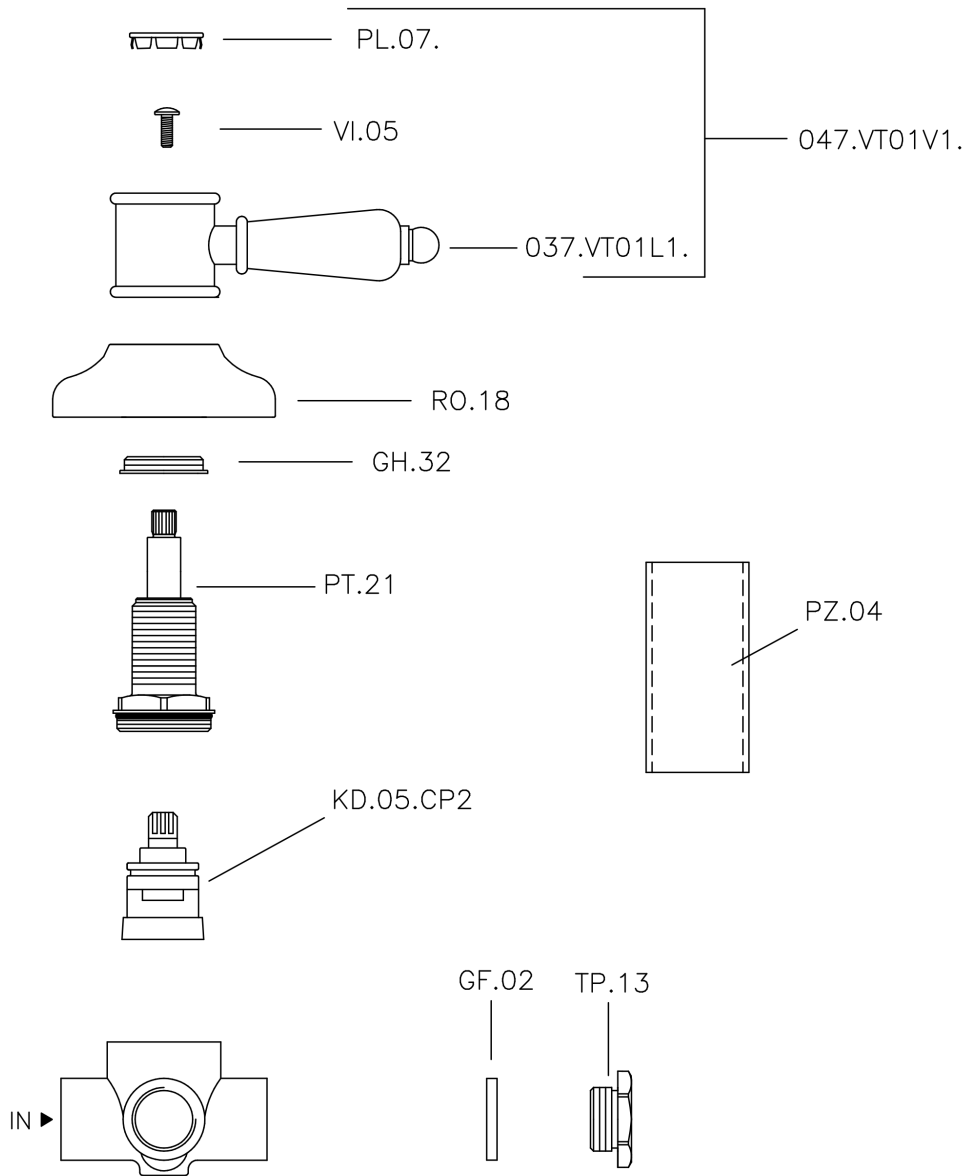

Deviatore incasso 2 uscite VICTORIAN_653.VT01H.

653.VT01H.

<https://huberitalia.com/deviatore-incasso-2-uscite-victorian-653-vt01h>

2024-11-24