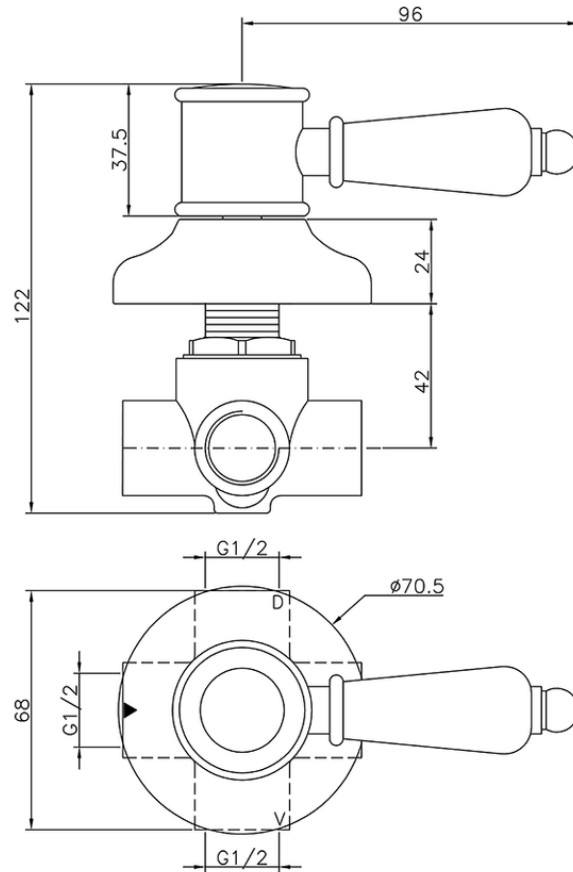

Deviatore incasso 2 uscite VICTORIAN\_653.VT01H.

653.VT01H.

<https://huberitalia.com/deviatore-incasso-2-uscite-victorian-653-vt01h>

2024-11-24