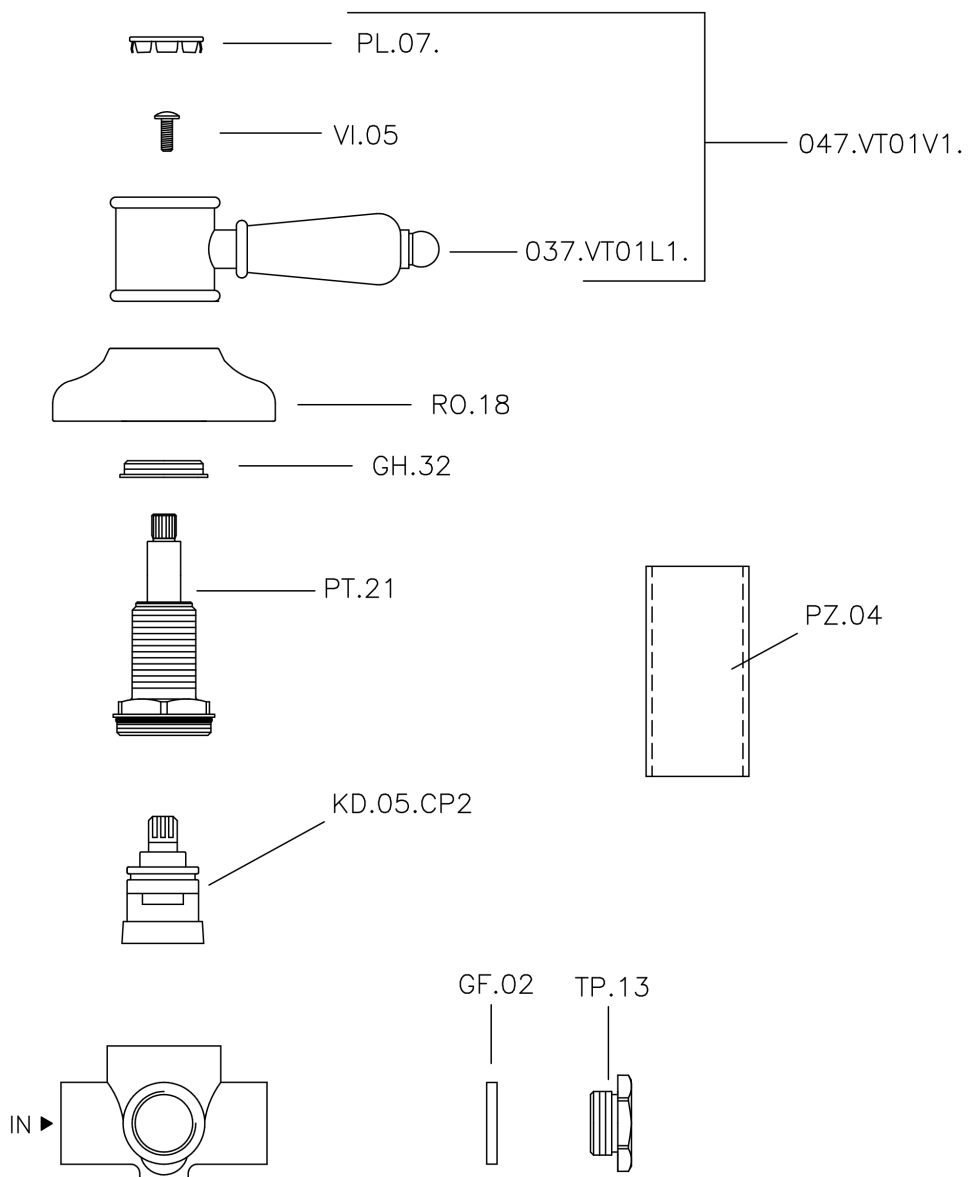

Deviatore incasso 2 uscite VICTORIAN_653.VT01H.

653.VT01H.

<https://huberitalia.com/deviatore-incasso-2-uscite-victorian-653-vt01h>

2024-11-21