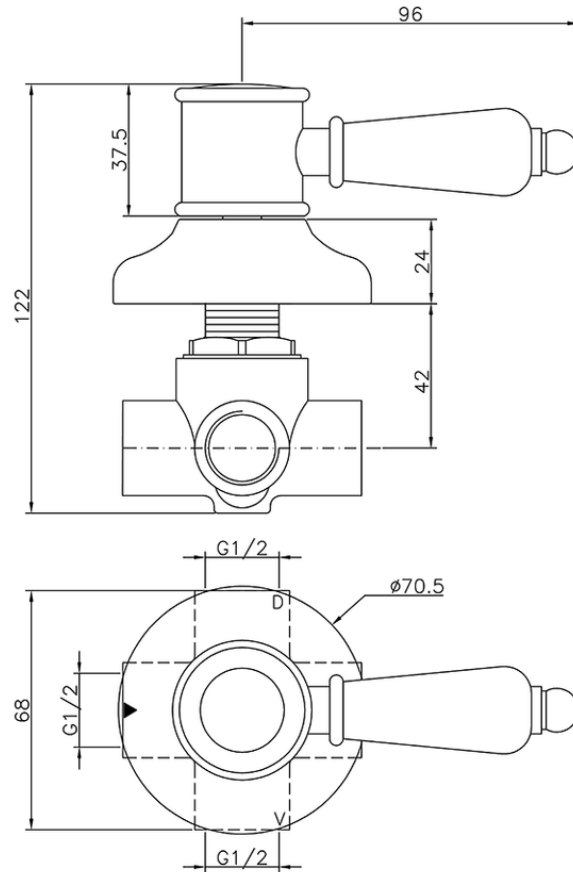

Deviatore incasso 2 uscite VICTORIAN_653.VT01H.

653.VT01H.

<https://huberitalia.com/deviatore-incasso-2-uscite-victorian-653-vt01h>

2024-11-21