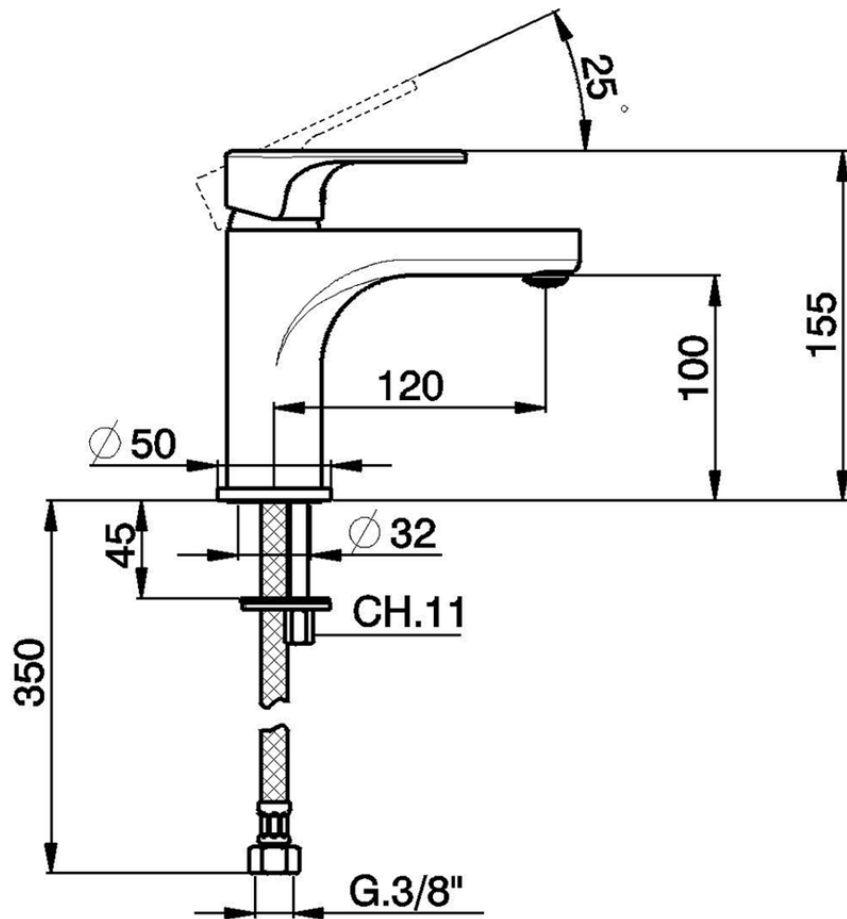

Miscelatore monocomando lavabo large EnergySave H3_AH000505

AH000505

<https://huberitalia.com/miscelatore-monocomando-lavabo-large-energysave-h3-ah000505>

2024-11-21