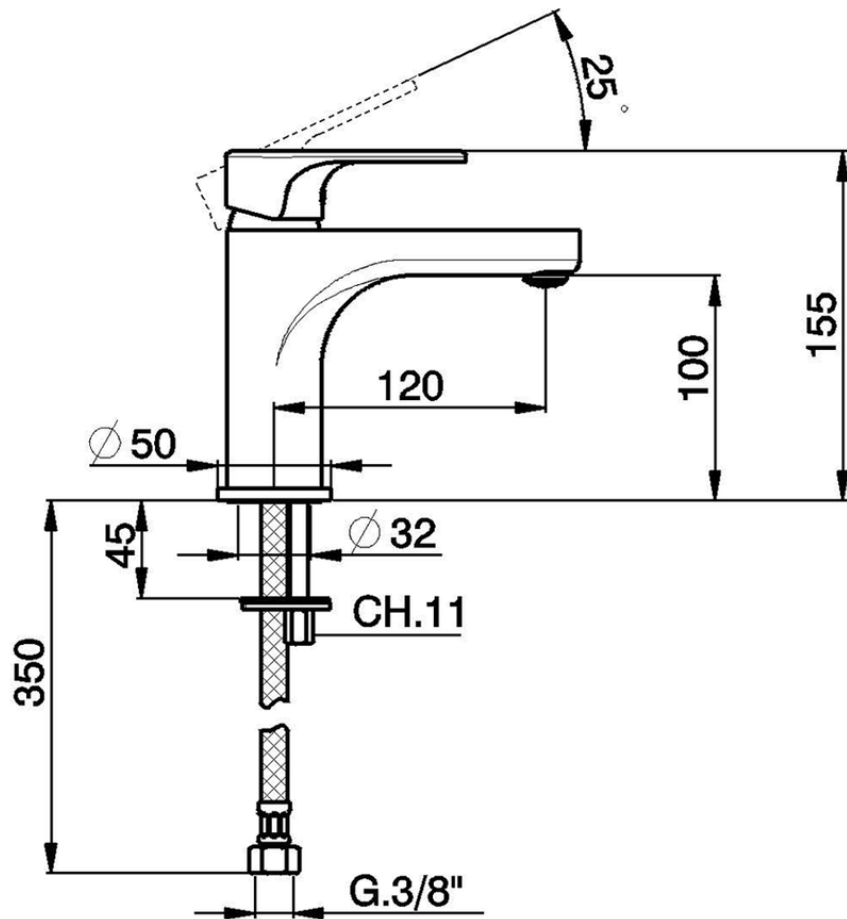

Miscelatore monocomando lavabo large EnergySave H3_AH000505

AH000505

<https://huberitalia.com/miscelatore-monocomando-lavabo-large-energysave-h3-ah000505>

2024-11-23