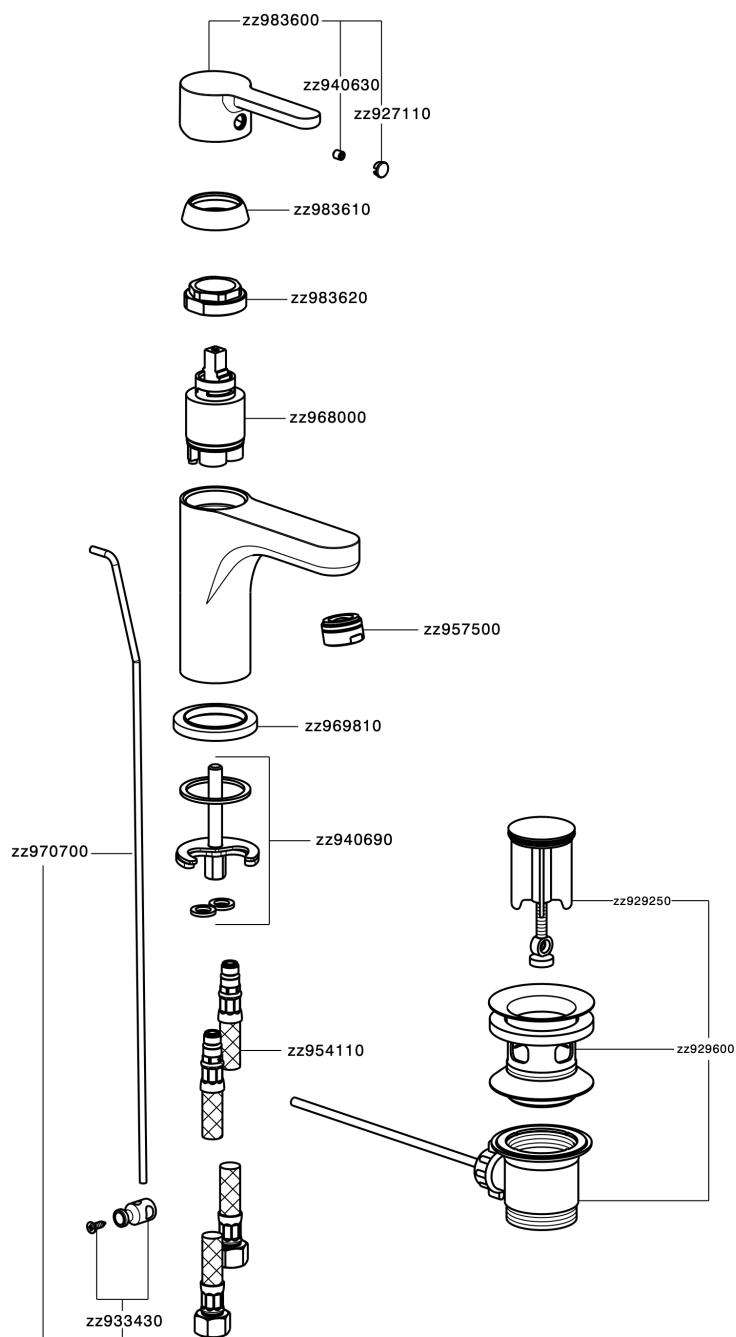

Miscelatore monocomando lavabo large EnergySave H2_H2000495

H2000495

<https://huberitalia.com/miscelatore-monocomando-lavabo-large-energysave-h2-h2000495>

2024-11-21