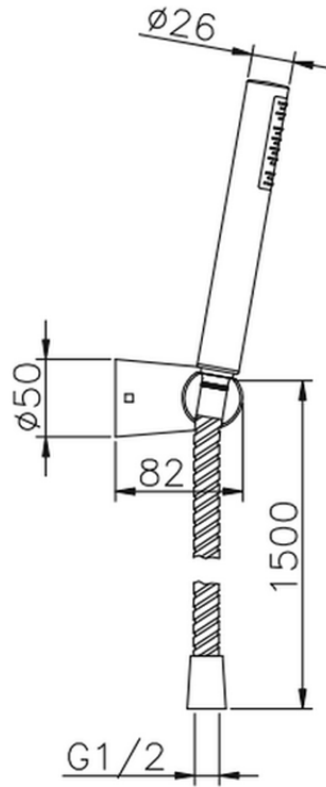

## Completo doccia duplex Suite SHOWER\_63.13H.

63.13H.

<https://www.huberitalia.com/completo-doccia-duplex-suite-shower-63-13h>

2024-12-22