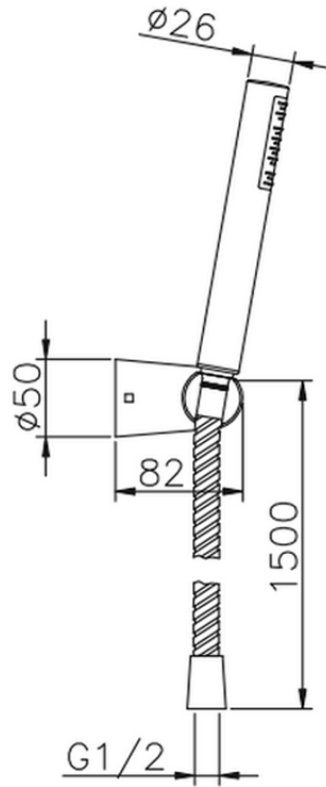

Completo doccia duplex Suite SHOWER_63.13H.

63.13H.

<https://www.huberitalia.com/completo-doccia-duplex-suite-shower-63-13h>

2024-12-22