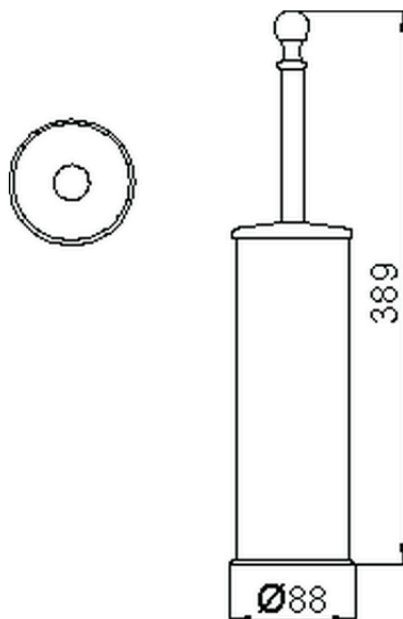

Porta scopino CROISSETTE_4040.01H.

4040.01H.

<https://huberitalia.com/porta-scopino-croisette-4040-01h>

2024-11-21