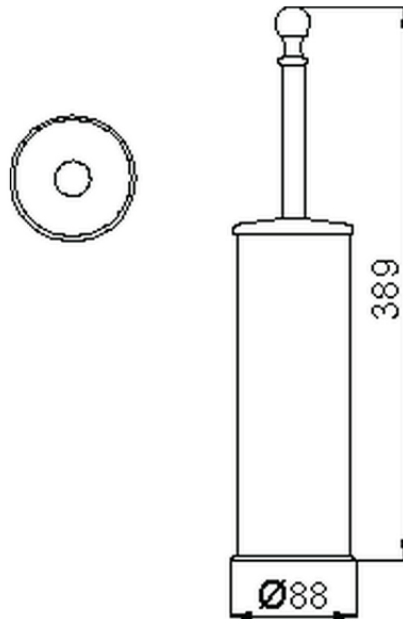

Porta scopino CROISSETTE_4040.01H.

4040.01H.

<https://huberitalia.com/porta-scopino-croisette-4040-01h>

2024-11-21