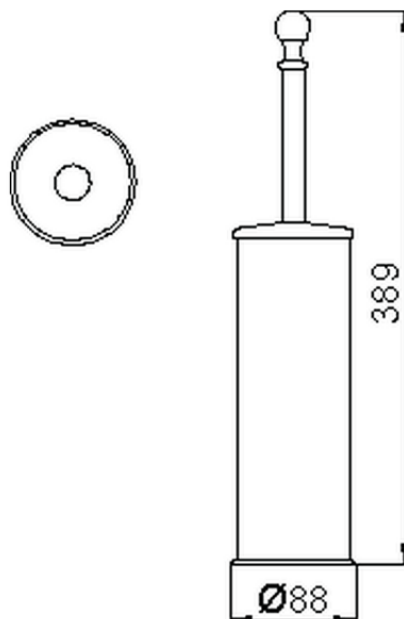

Porta scopino CROISSETTE_4040.01H.

4040.01H.

<https://huberitalia.com/porta-scopino-croisette-4040-01h>

2024-11-23