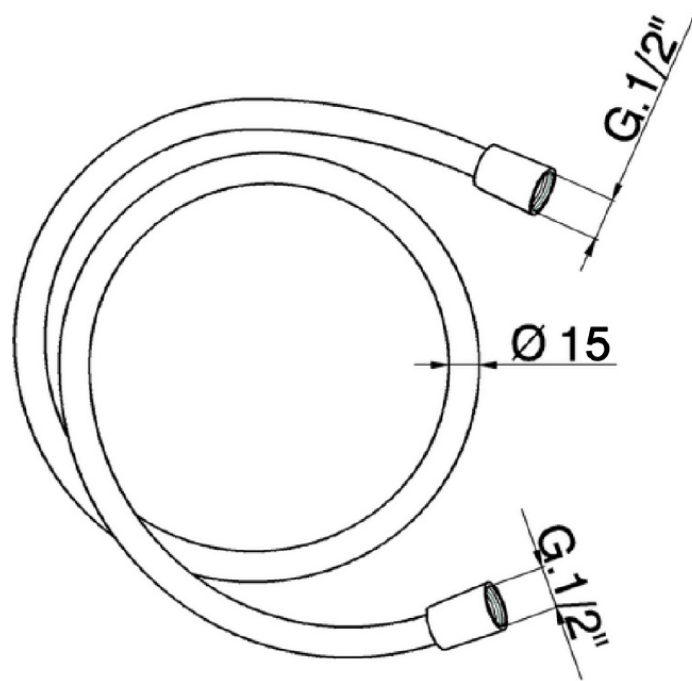

## Flessibile liscio SUPREME 200 cm SHOWER\_ZB009090

ZB009090

<https://www.huberitalia.com/flessibile-liscio-supreme-200-cm-shower-zb009090>

2025-01-02