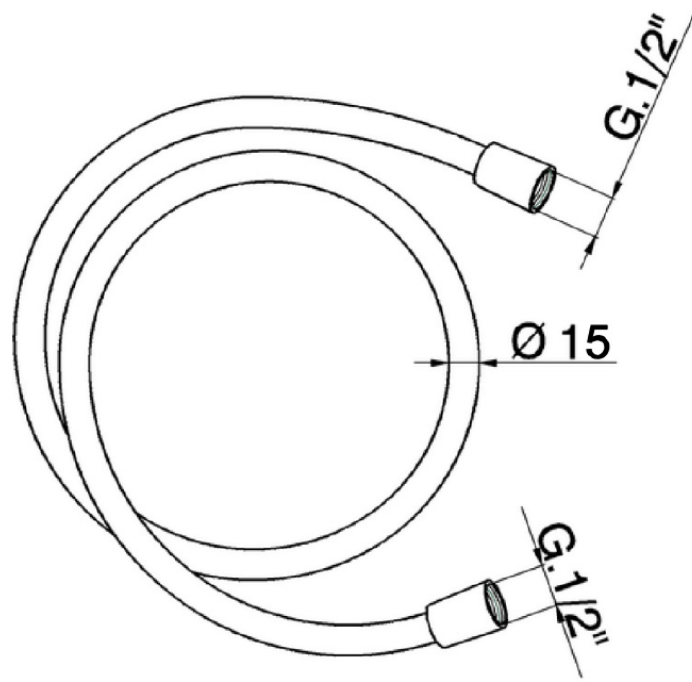

Flessibile liscio SUPREME 200 cm SHOWER_ZB009090

ZB009090

<https://www.huberitalia.com/flessibile-liscio-supreme-200-cm-shower-zb009090>

2025-02-05