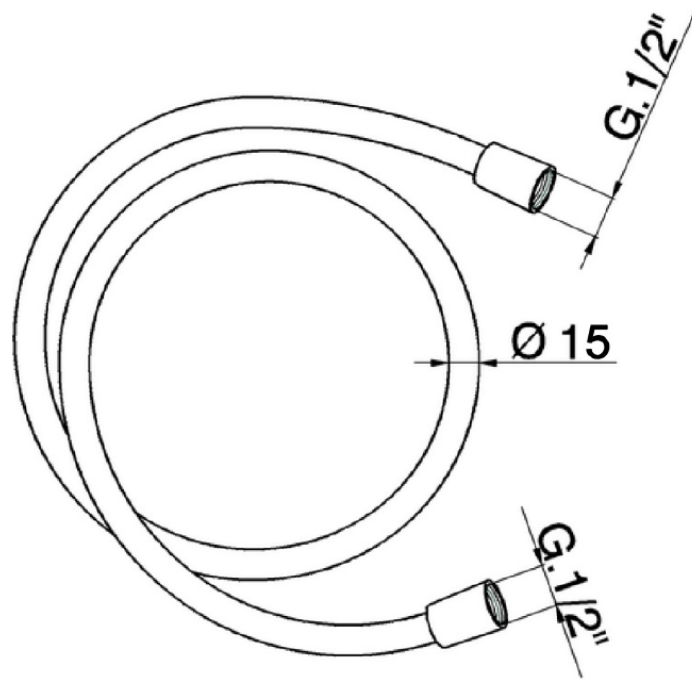

Flessibile liscio SUPREME 200 cm SHOWER_ZB009090

ZB009090

<https://www.huberitalia.com/flessibile-liscio-supreme-200-cm-shower-zb009090>

2025-01-05