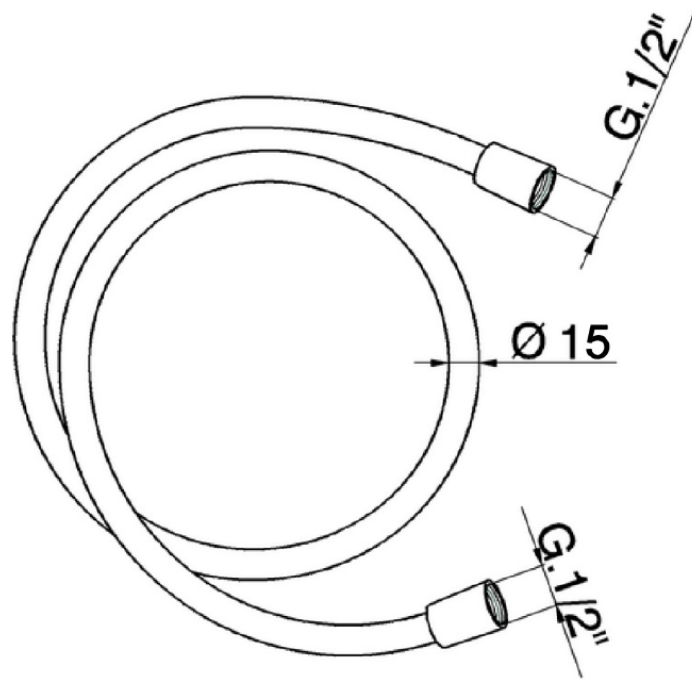

Flessibile liscio SUPREME 200 cm SHOWER_ZB009090

ZB009090

<https://www.huberitalia.com/flessibile-liscio-supreme-200-cm-shower-zb009090>

2025-02-05