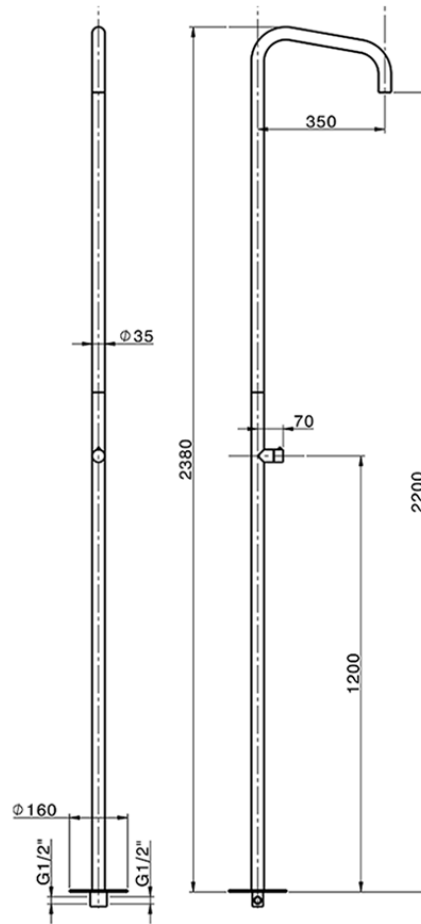

Colonna doccia progressiva outdoor LYNOX_LX005120

LX005120

<https://huberitalia.com/colonna-doccia-progressiva-outdoor-lynnox-lx005120>

2024-12-04