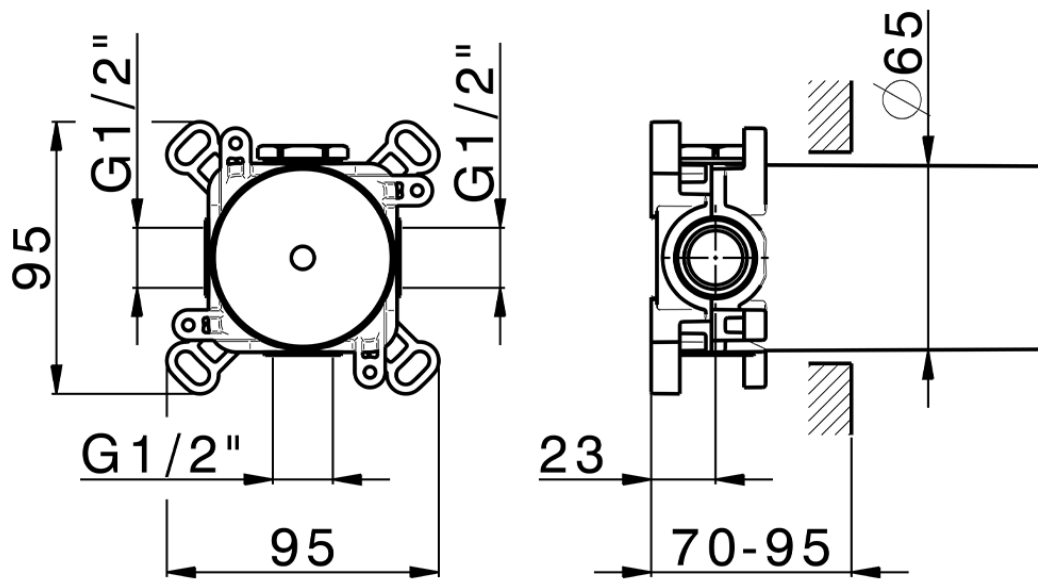

Parte esterna per singolo Push&Shower PUSH&SHOWER_PS0G6220

PS0G6220

<https://www.huberitalia.com/parte-esterna-per-singolo-pushshower-pushshower-ps0g6220>

ZBOG6000

<https://www.huberitalia.com/parte-incasso-pushshower-incasso-zb0g6000>