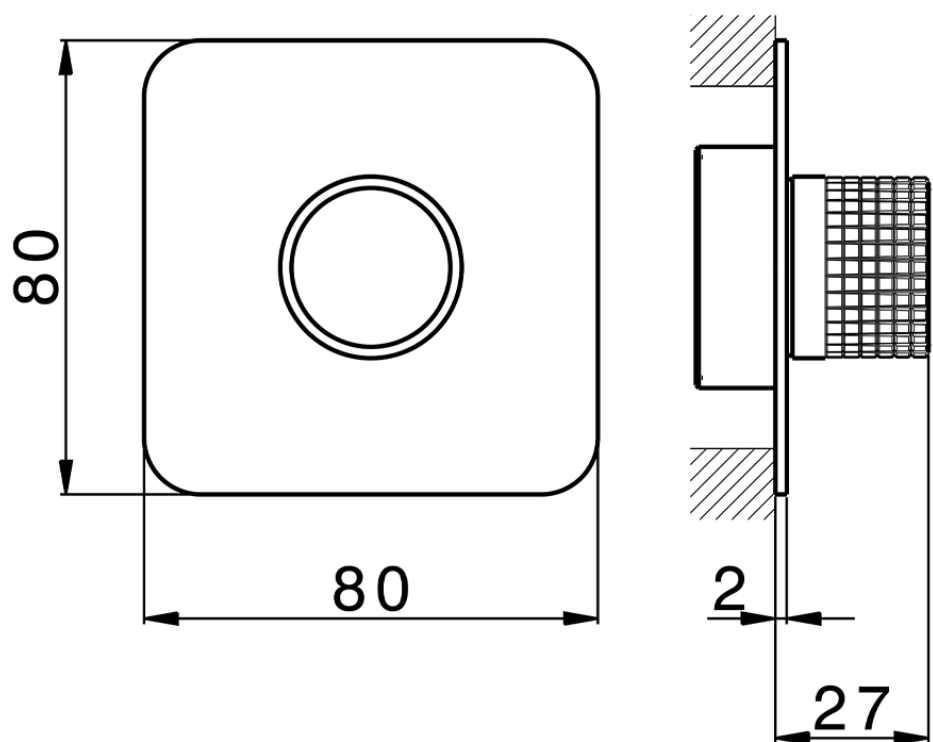

Parte esterna per singolo Push&Shower PUSH&SHOWER_PS0G6220

PS0G6220

<https://www.huberitalia.com/parte-esterna-per-singolo-pushshower-pushshower-ps0g6220>

ZBOG6000

<https://www.huberitalia.com/parte-incasso-pushshower-incasso-zb0g6000>