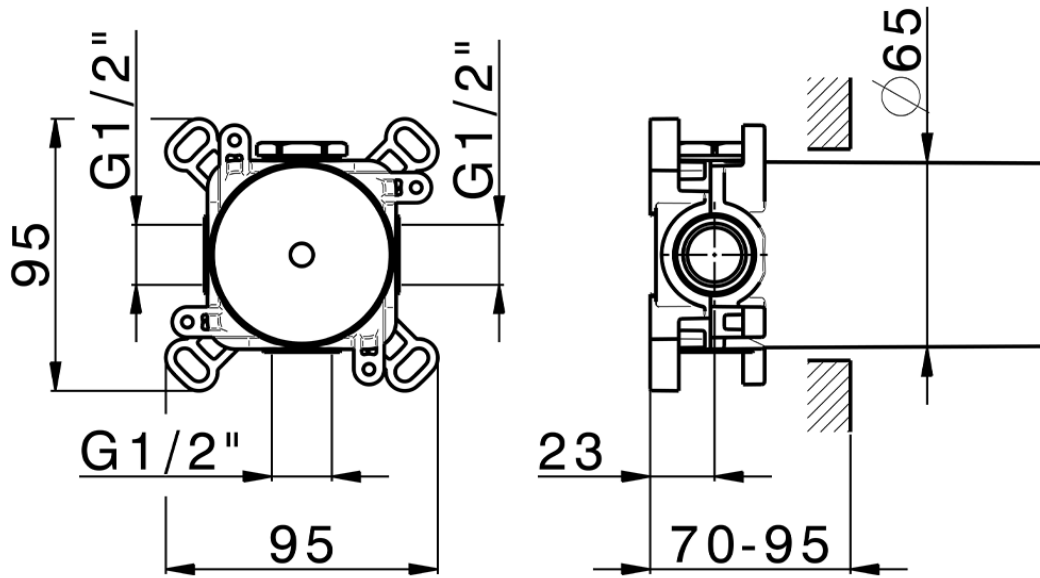

Parte esterna per singolo Push&Shower PUSH&SHOWER_PS0G6220

PS0G6220

<https://www.huberitalia.com/parte-esterna-per-singolo-pushshower-pushshower-ps0g6220>

ZB0G6000

<https://www.huberitalia.com/parte-incasso-pushshower-incasso-zb0g6000>