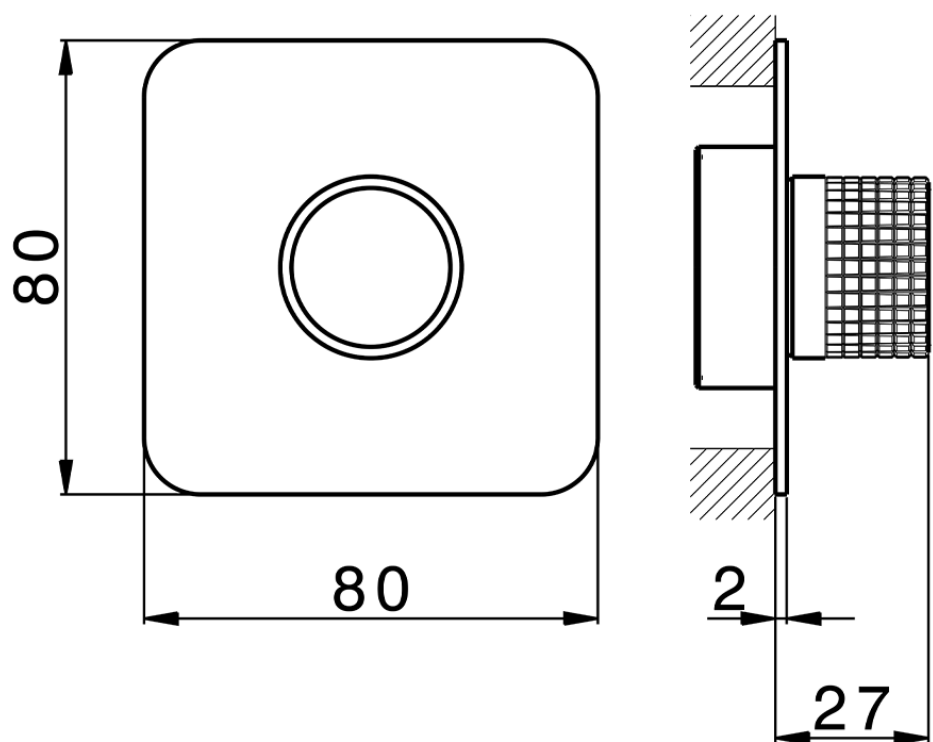

Parte esterna per singolo Push&Shower PUSH&SHOWER_PS0G6220

PS0G6220

<https://www.huberitalia.com/parte-esterna-per-singolo-pushshower-pushshower-ps0g6220>

ZB0G6000

<https://www.huberitalia.com/parte-incasso-pushshower-incasso-zb0g6000>