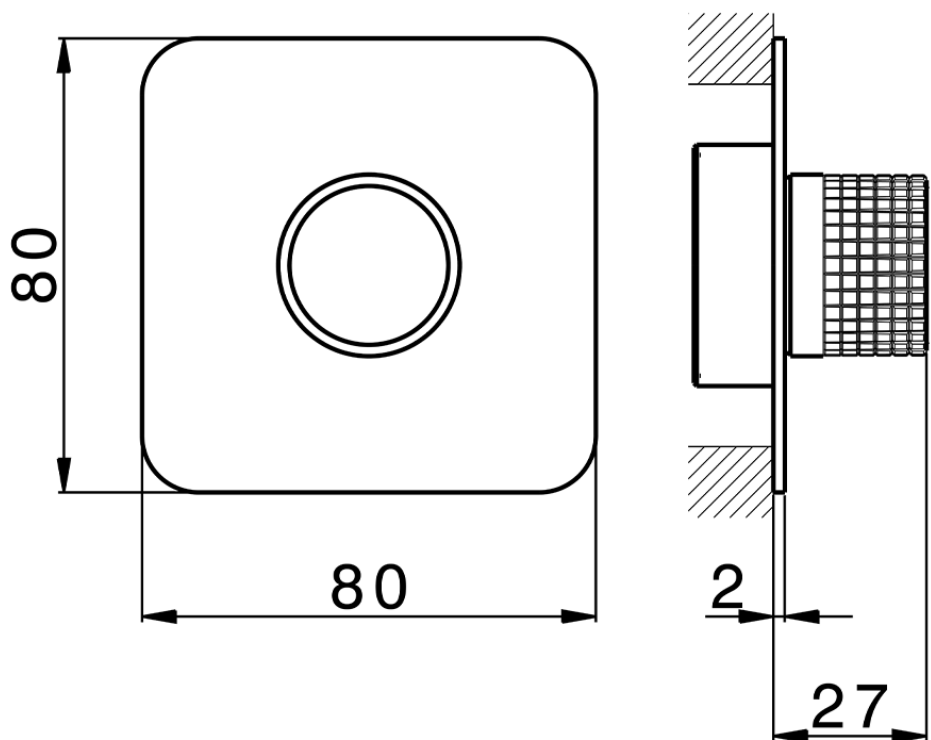

Parte esterna per singolo Push&Shower PUSH&SHOWER_PS0G6220

PS0G6220

<https://www.huberitalia.com/parte-esterna-per-singolo-pushshower-pushshower-ps0g6220>

ZB0G6000

<https://www.huberitalia.com/parte-incasso-pushshower-incasso-zb0g6000>